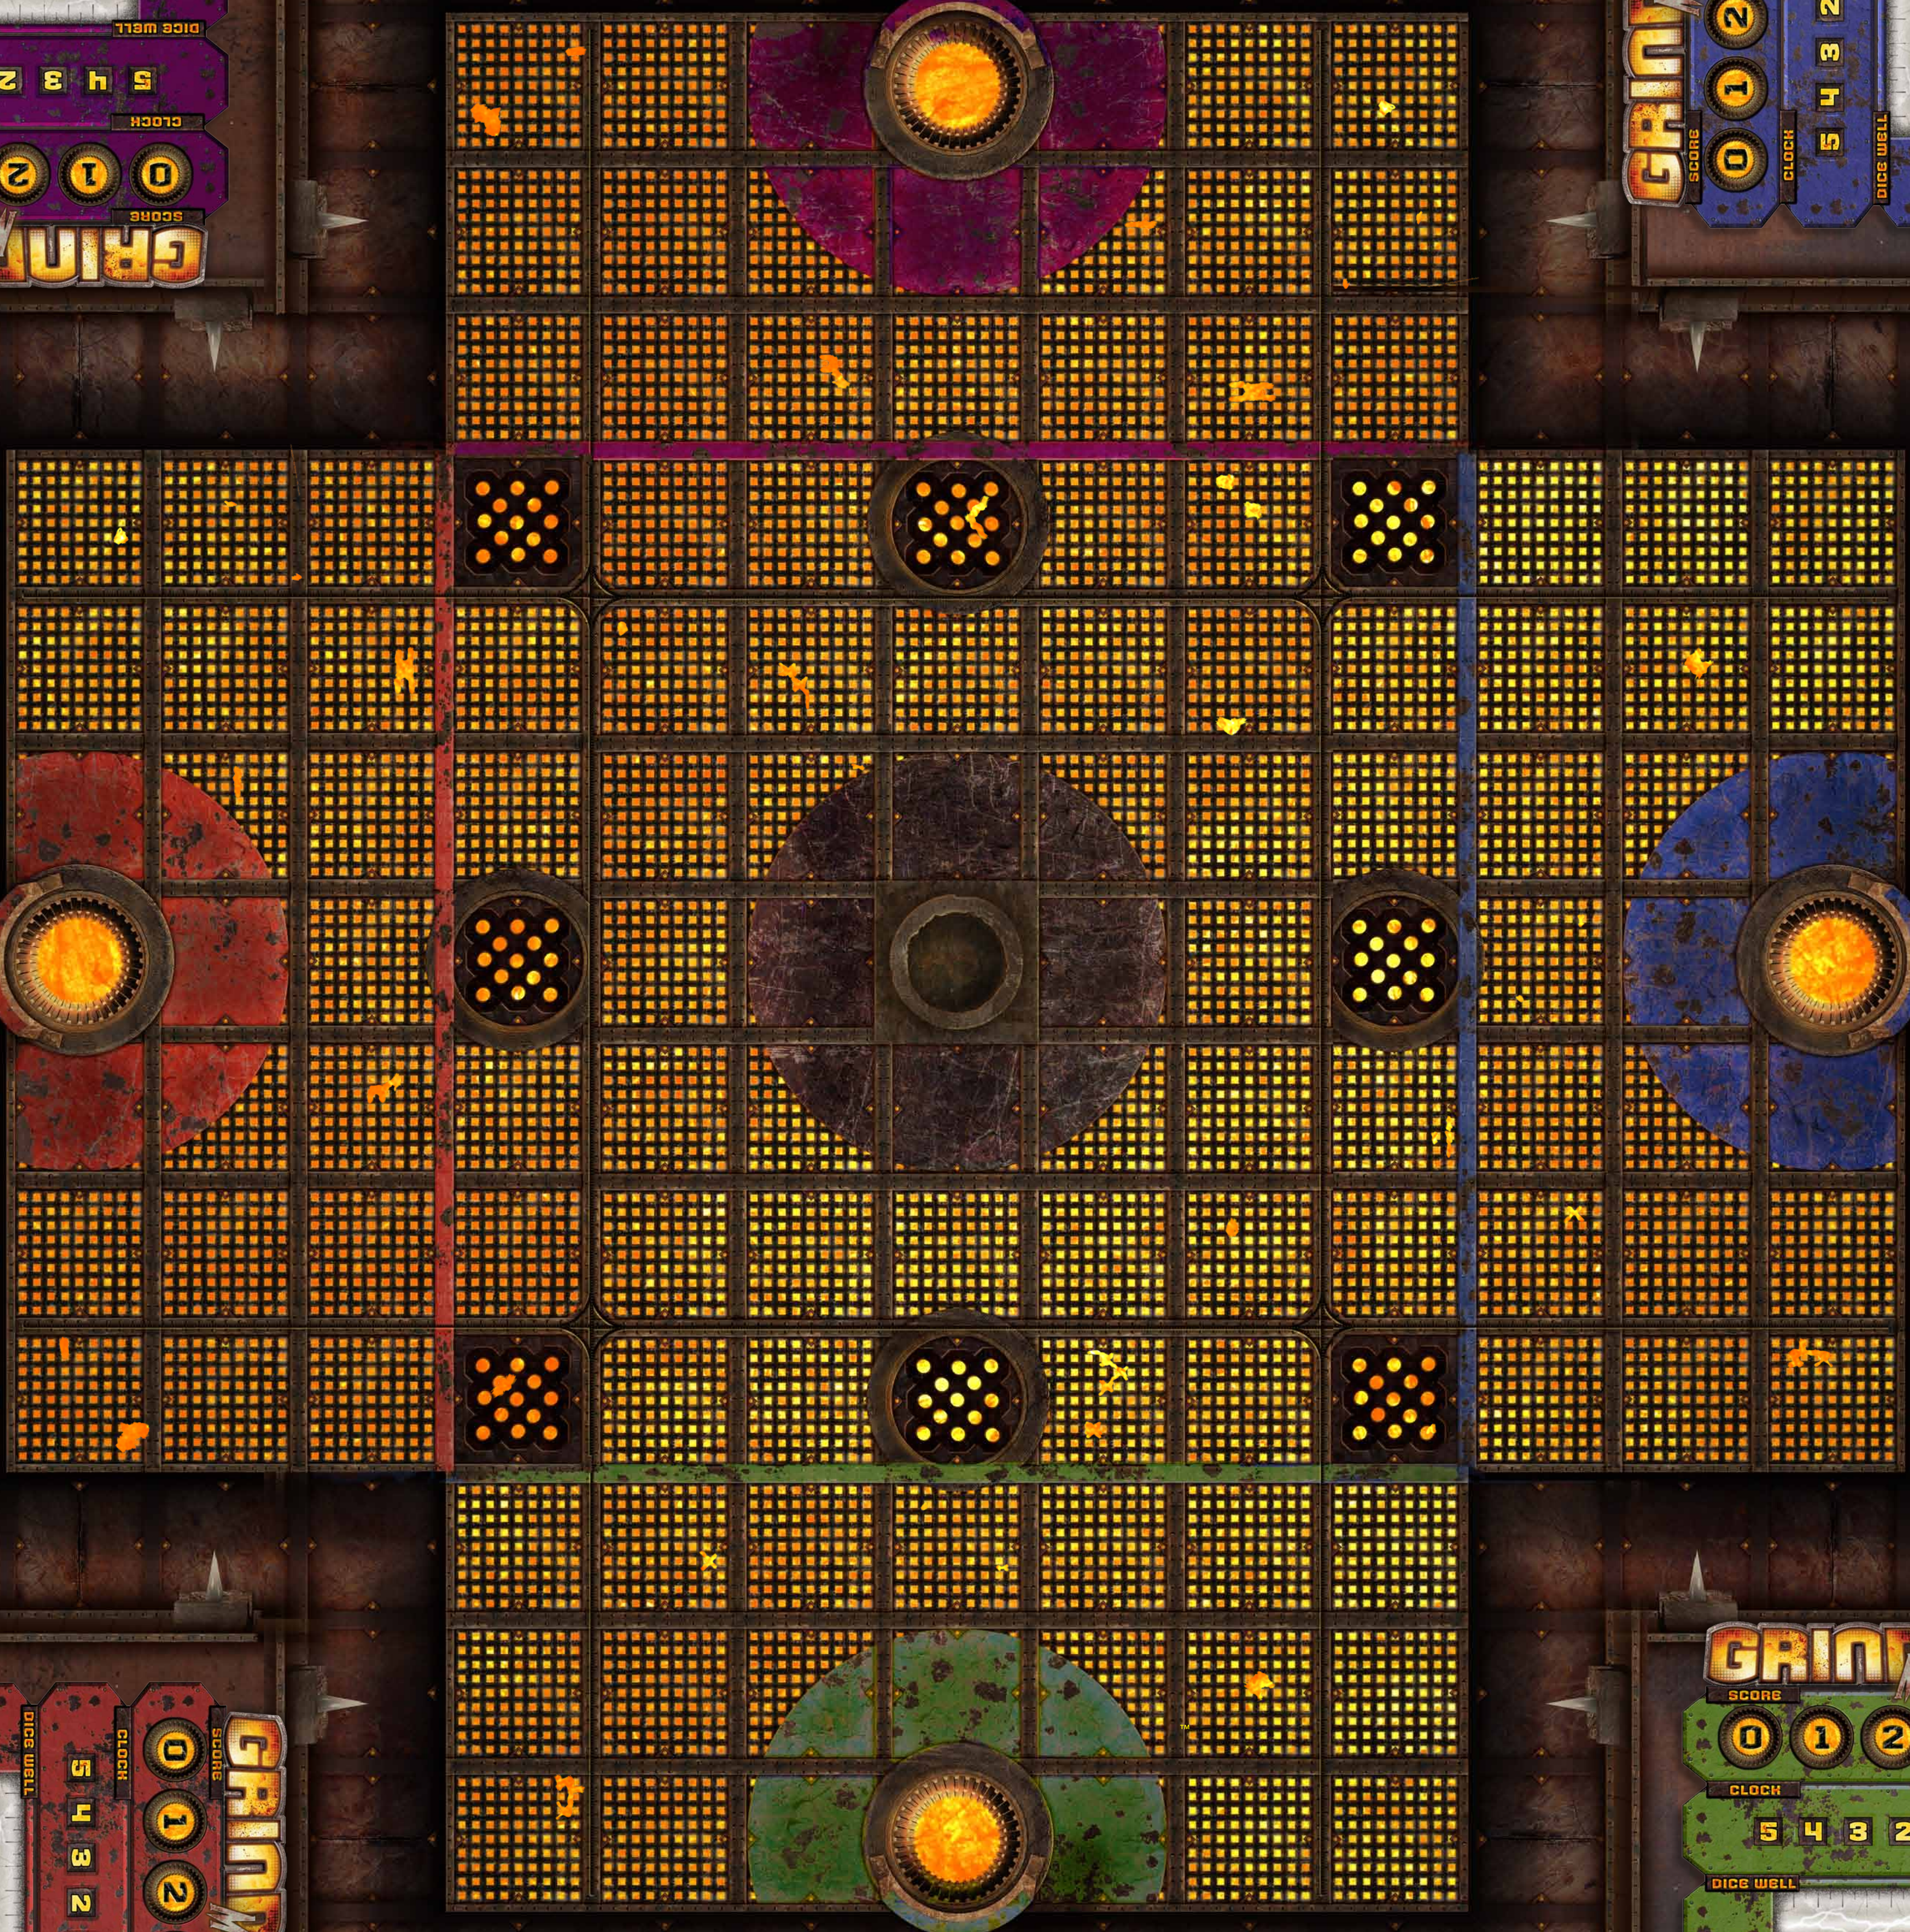

GRIND™ MOSH PIT

SCORE
0 1 2 3

CLOCK
5 4 3 2 1

DICE WELL

DICE POOL

GRIND™ MOSH PIT

SCORE
0 1 2 3

CLOCK
5 4 3 2 1

DICE WELL

DICE POOL

GRIND™ MOSH PIT

SCORE
0 1 2 3

CLOCK
5 4 3 2 1

DICE WELL

DICE POOL

GRIND™ MOSH PIT

SCORE
0 1 2 3

CLOCK
5 4 3 2 1

DICE WELL

DICE POOL